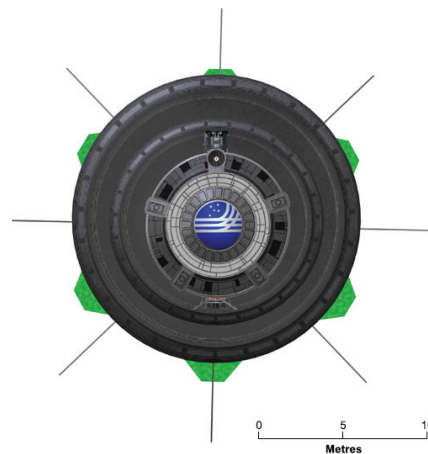

Mission Profile: Dark

Dakini has a modular configuration which can be altered according to mission requirements. The module configuration shown is for Shackleton to Gateway launch of 2175.

- Resting Mass:** 1642 tonnes.
- Length:** 122.3m (unextended spine).
- Maximum Width:** 17.2 metres (Nanofabrication drum)
- Propulsion:** Antimatter-catalyzed nuclear pulse reaction drive.
- Maximum rated burn:** 3.2 g sustained, 8.1 g maneuvering
- Artificial Mind:** MU/TH/UR eb9200 distributed AI, 10^{15} -synapse equivalent (*Dakini*).
- Maximum Crew Complement:** 10.
- Indefinite ecosystem integrity:** 5 active crew.
- Cryogenic hibernation/healing pods:** 10 + 3 emergency.

RSV *Dakini*

Deep-space research/transport vehicle