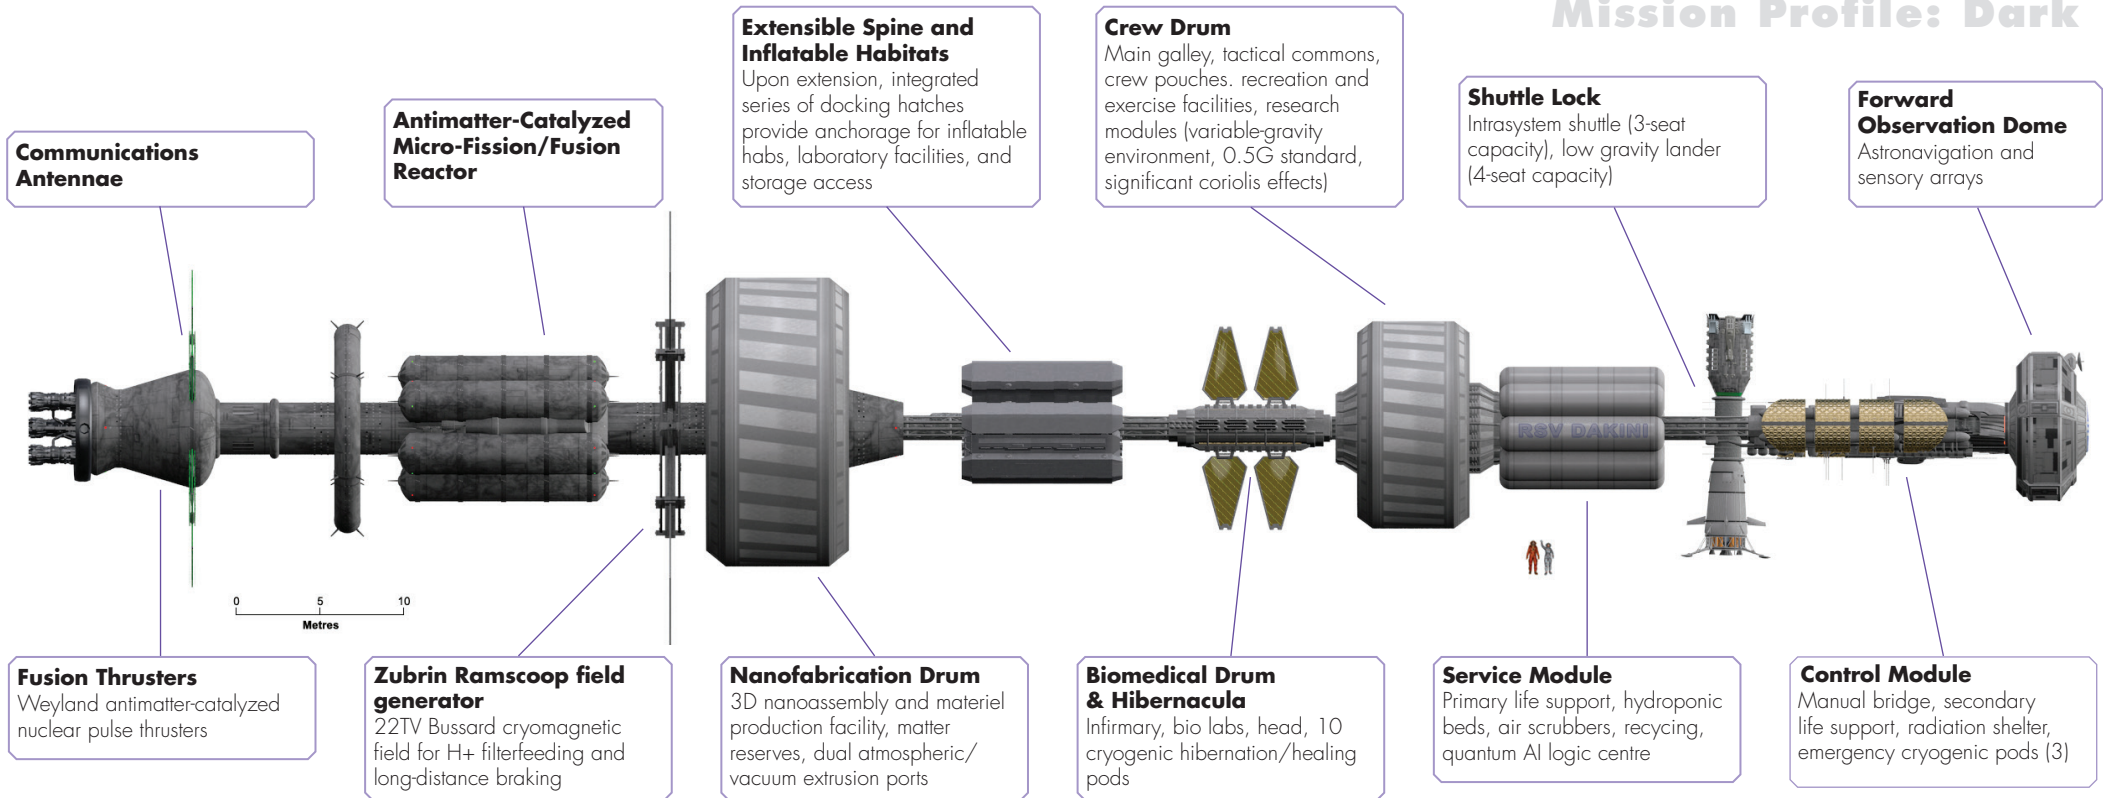

Mission Profile: Dark

Dakini has a modular configuration which can be altered according to mission requirements. The module configuration shown is for Shackleton to Gateway launch of 2175.

- Resting Mass:** 1642 tonnes.
- Length:** 122.3m (unextended spine).
- Maximum Width:** 17.2 metres (Nanofabrication drum)
- Propulsion:** Antimatter-catalyzed nuclear pulse reaction drive.
- Maximum rated burn:** 3.2 g sustained, 8.1 g maneuvering
- Artificial Mind:** MU/TH/UR eb9200 distributed AI, 10^{15} -synapse equivalent (*Dakini*).
- Maximum Crew Complement:** 10.
- Indefinite ecosystem integrity:** 5 active crew.
- Cryogenic hibernation/healing pods:** 10 + 3 emergency.

RSV *Dakini*

Deep-space research/transport vehicle